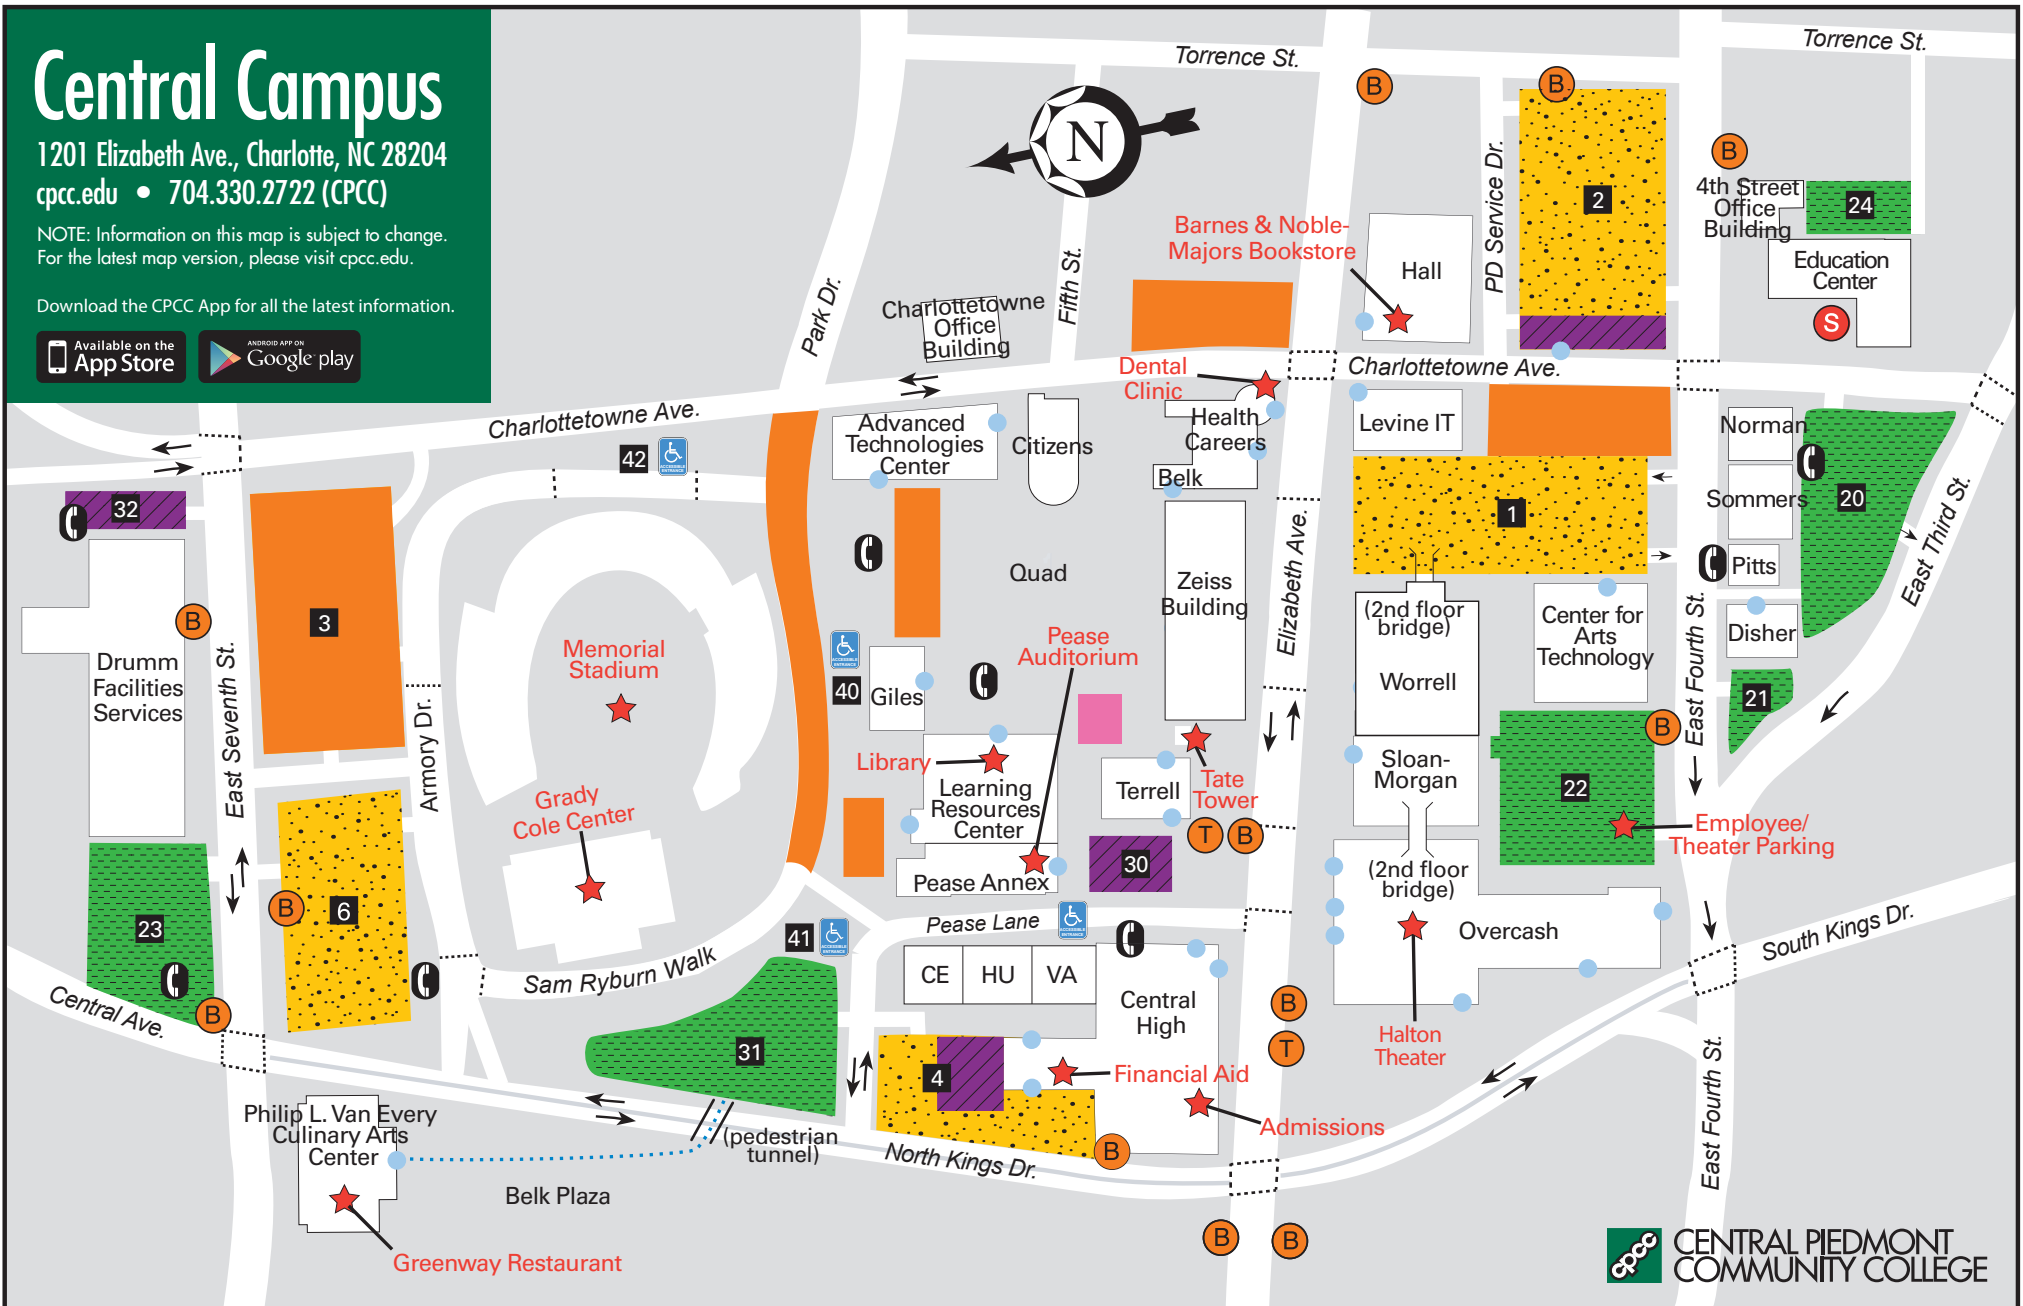

Central Campus

1201 Elizabeth Ave., Charlotte, NC 28204
 cpcc.edu • 704.330.2722 (CPCC)

NOTE: Information on this map is subject to change.
 For the latest map version, please visit cpcc.edu.

Download the CPCC App for all the latest information.

LEGEND

- Bus Stop
- Streetcar Stop
- Special Transportation Services Stop
- Security Emergency Phone

- Handicapped-Accessible Building Entrance
- Points of Interest
- Construction/Maintenance
- Public Assembly

- Student Parking (1, 2, 4, 6)
- Employee Parking (20, 21, 22, 23, 24, 31)
- Visitor Parking (2, 4, 30, 32)

- Additional Handicapped Parking (40, 41, 42)
All parking areas include handicapped parking.
- Pedestrian Path
- Cross Walk